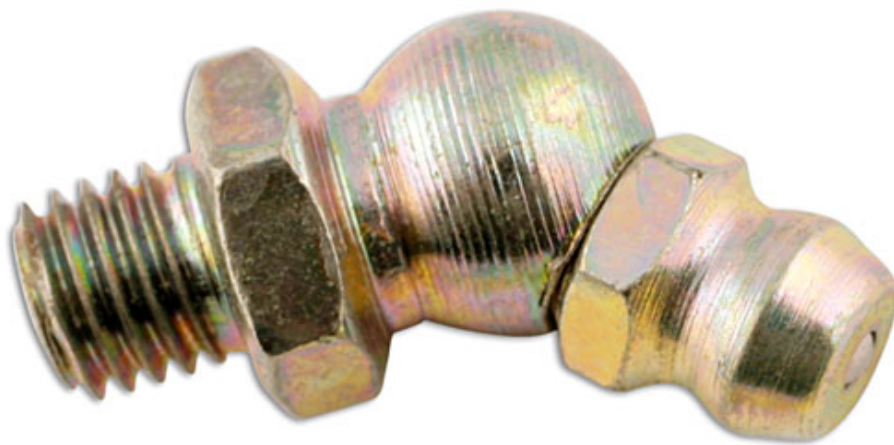

## 45° Angle Grease Nipple 1/8" Gas BSP 50pc

### Additional Information

- Grease Nipple
- 45° Angle Profile
- 1/8" Gas BSP thread
- Grease guns available in Laser range.
- 50pc

<http://product/31237>